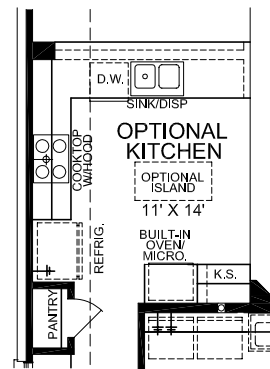

The Bulverde Plan 1471

© 2004 Kipp Flores Architects

2407 SQ. FT.