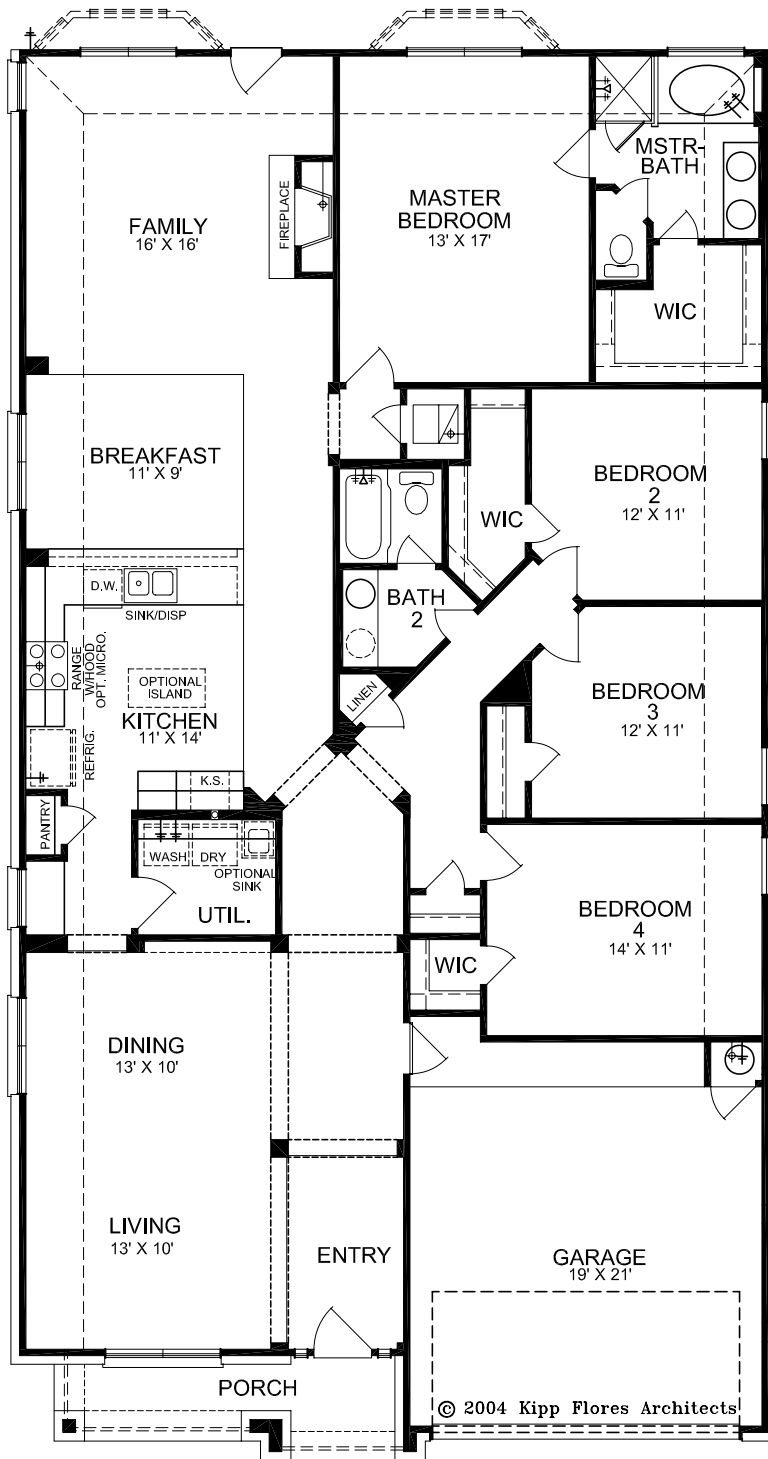

The Bulverde Plan 1471

© 2004 Kipp Flores Architects

2407 SQ. FT.