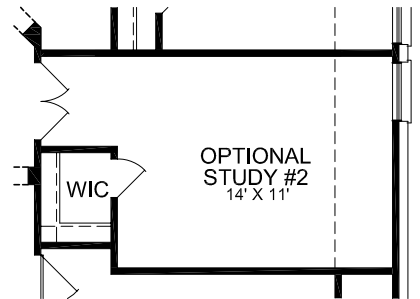

The Bulverde Plan 1471

© 2004 Kipp Flores Architects

2407 SQ. FT.