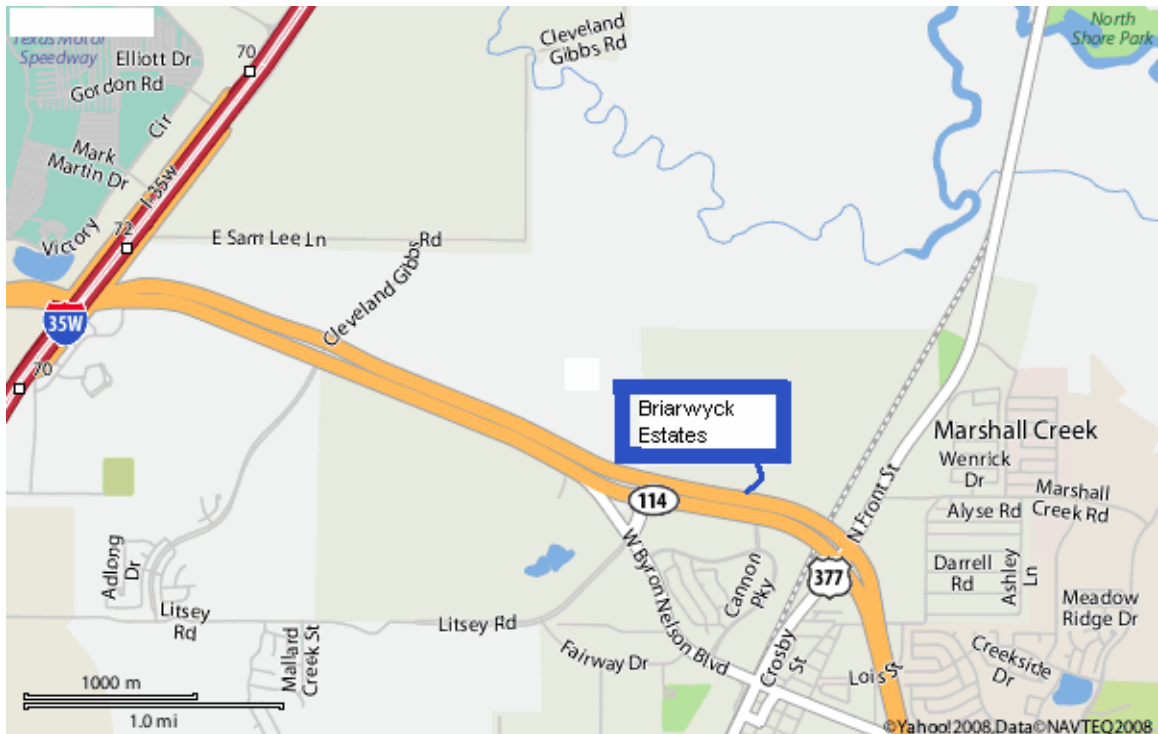

# Driving Directions to Briarwyck

### **From Grapevine / DFW Airport:**

Travel Hwy 114 West toward Trophy Club and go past Hwy 170 and Hwy 377 (Denton Hwy). Entrance to the community is immediately on your right after crossing the bridge.

### **From Fort Worth:**

Travel I-35W north to the Hwy 114 exit (by Texas Motor Speedway). Turn right (east) on Hwy 114 and travel 1.5 miles to Briarwyck. The entrance will be immediately on your left off of Hwy 114.

### **From Keller/Southlake:**

Travel north on Hwy 377 to Hwy 114. Turn left on Hwy 114 (at the stop light) and go up and over the bridge. The entrance to Briarwyck will be immediately on your right after the bridge.