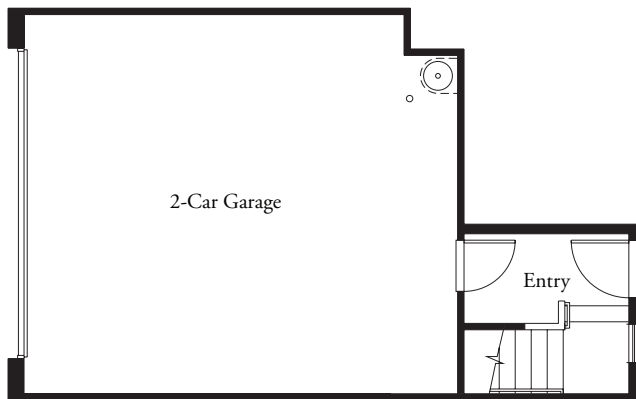

RESIDENCE 2  
1,323 SQ. FT.

SECOND FLOOR

THIRD FLOOR

FIRST FLOOR

**PRELIMINARY**

Floorplan reflects elevation A. Architectural elements may vary per elevation. Fence returns, A/C units and sidewalks may vary with site conditions. These plans are protected by copyright law. Any distribution or duplicating of these materials is strictly prohibited without written authorization from Meritage Homes.