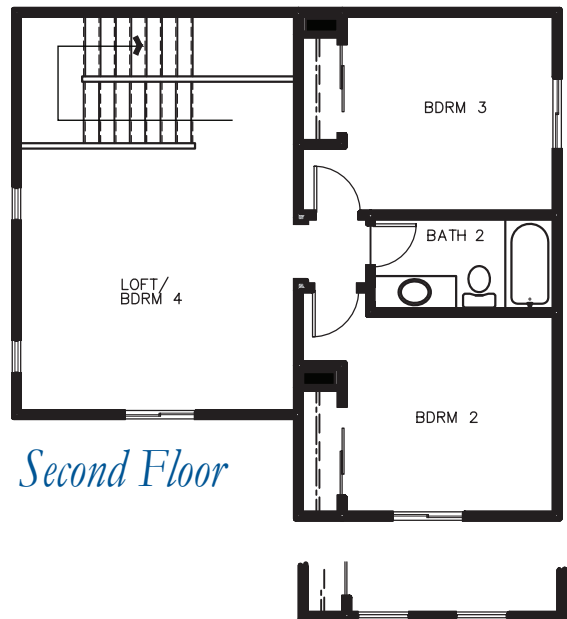

The Overlook at Kartchner Vistas

The Peak

2,082 sq. ft.

- Two-story
- Three bedrooms, two baths plus powder room
- Great room
- Large kitchen, dining area
- Optional bedroom 4,5 and 6
- Optional patio, extended patio

Second Floor

ELEVATION C

First Floor

ELEVATION B