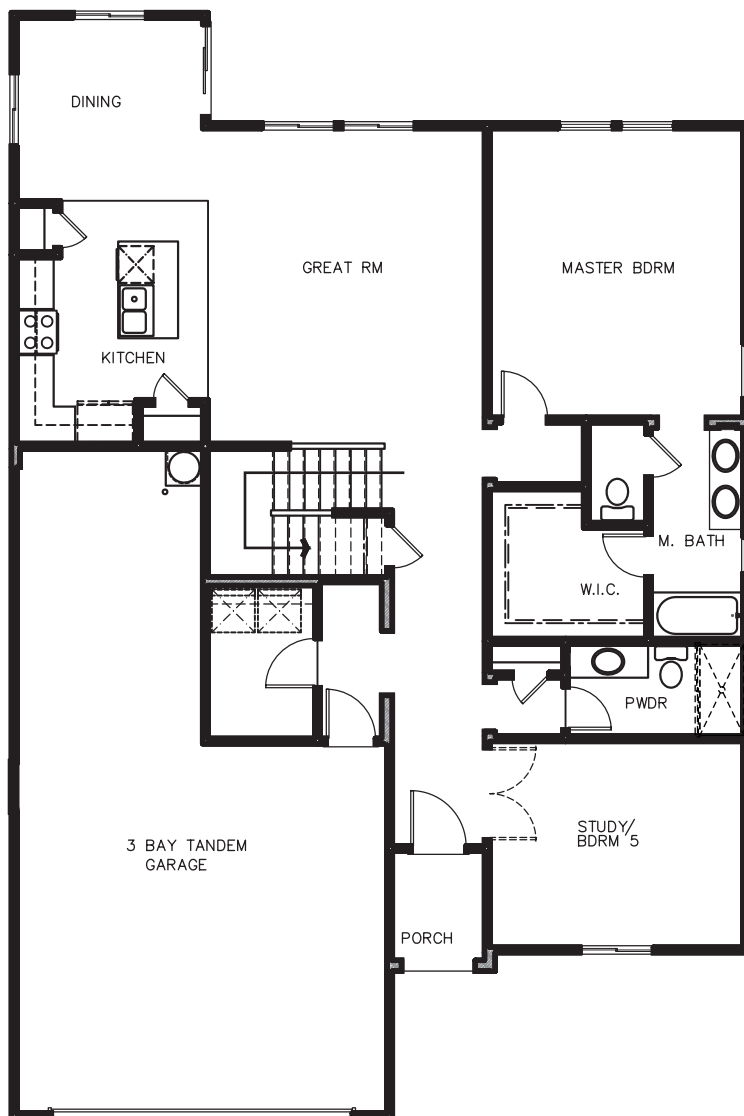

The Overlook at Kartchner Vistas

The Peak

2,082 sq. ft.

- Two-story
- Three bedrooms, two baths plus powder room
- Great room
- Large kitchen, dining area
- Optional bedroom 4,5 and 6
- Optional patio, extended patio

Second Floor

ELEVATION C

First Floor

ELEVATION B