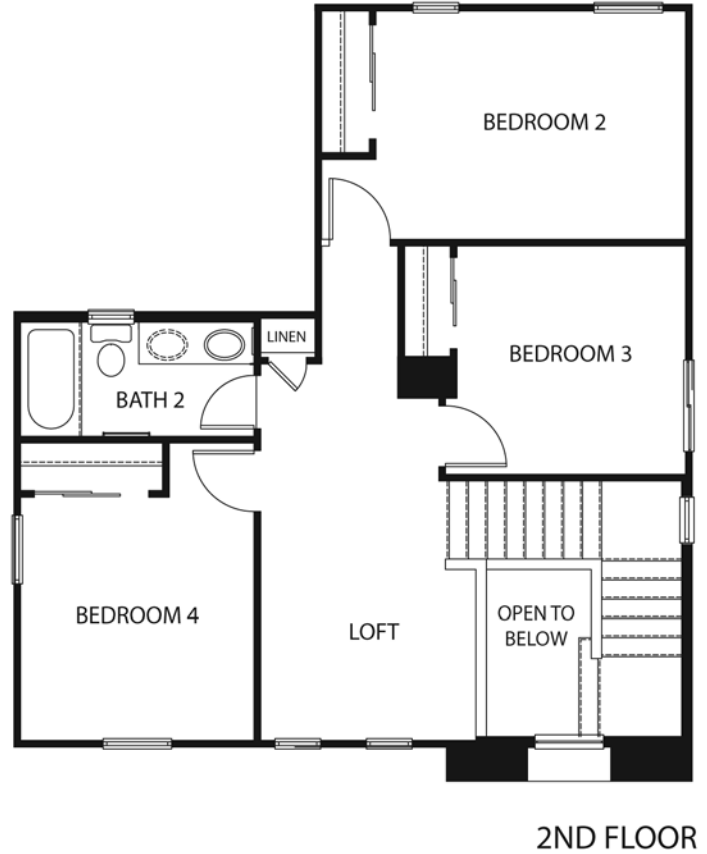

PLAN 230-1843

1,843 SQ. FT.

FILLMORE  
(MODEL 5)

## PRELIMINARY

Floorplan reflects elevation A. Architectural elements may vary per elevation.  
Fence returns, A/C units and sidewalks may vary with site conditions.  
These plans are protected by copyright law. Any distribution or duplicating of these materials is strictly prohibited without written authorization from Meritage Homes.  
02/09