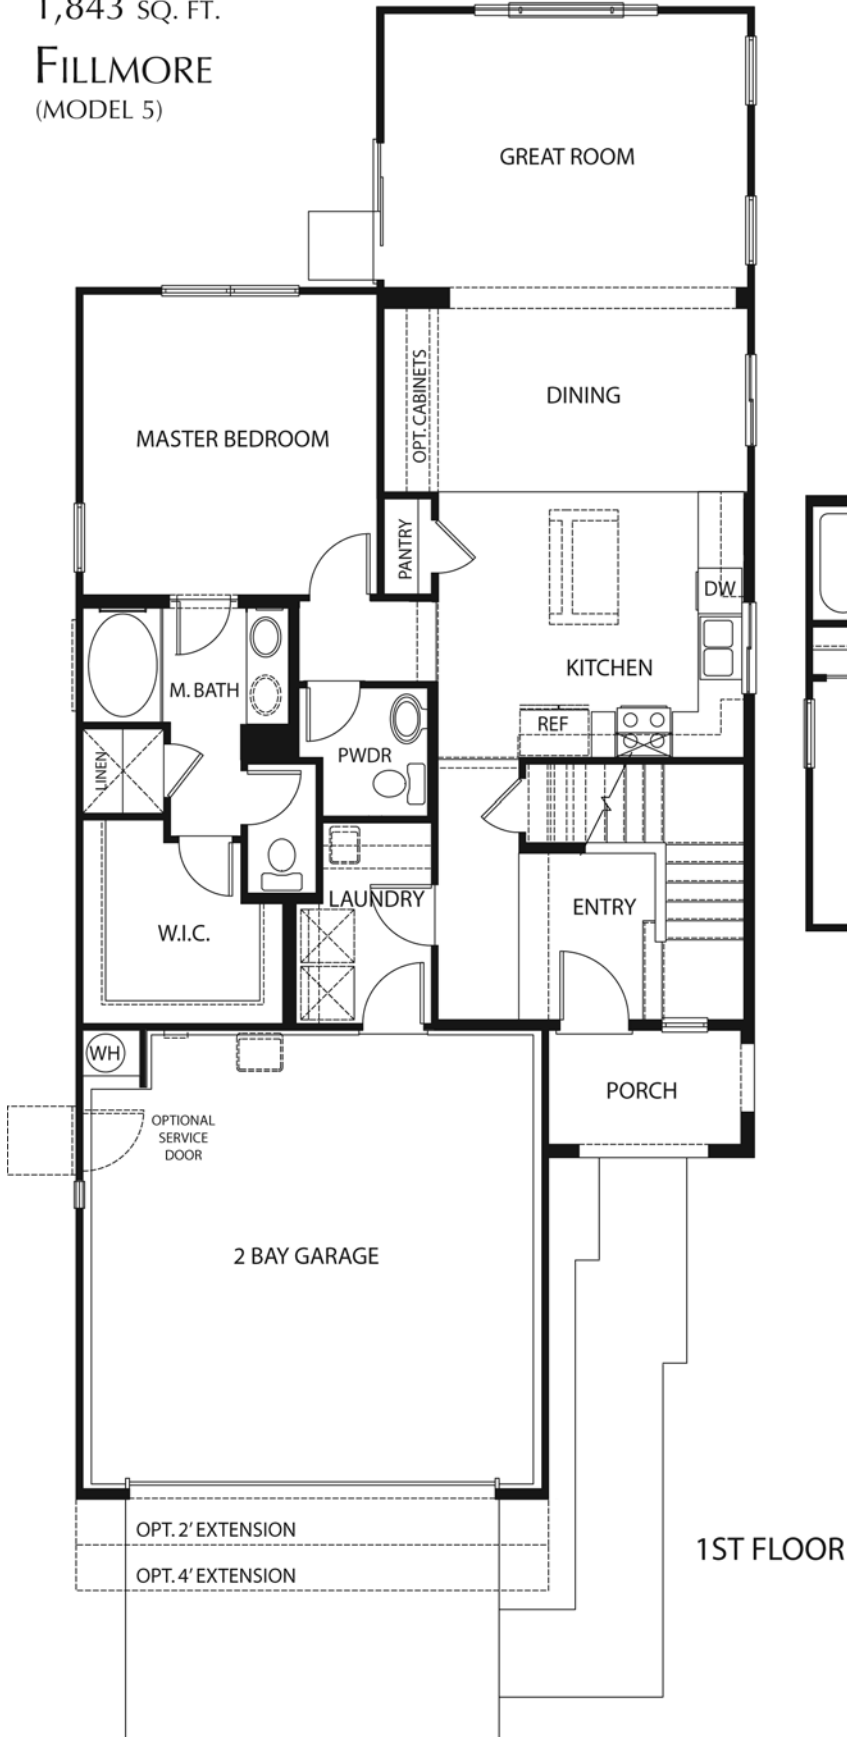

PLAN 230-1843

1,843 SQ. FT.

FILLMORE  
(MODEL 5)

## PRELIMINARY

Floorplan reflects elevation A. Architectural elements may vary per elevation.  
Fence returns, A/C units and sidewalks may vary with site conditions.  
These plans are protected by copyright law. Any distribution or duplicating of these materials is strictly prohibited without written authorization from Meritage Homes.  
02/09