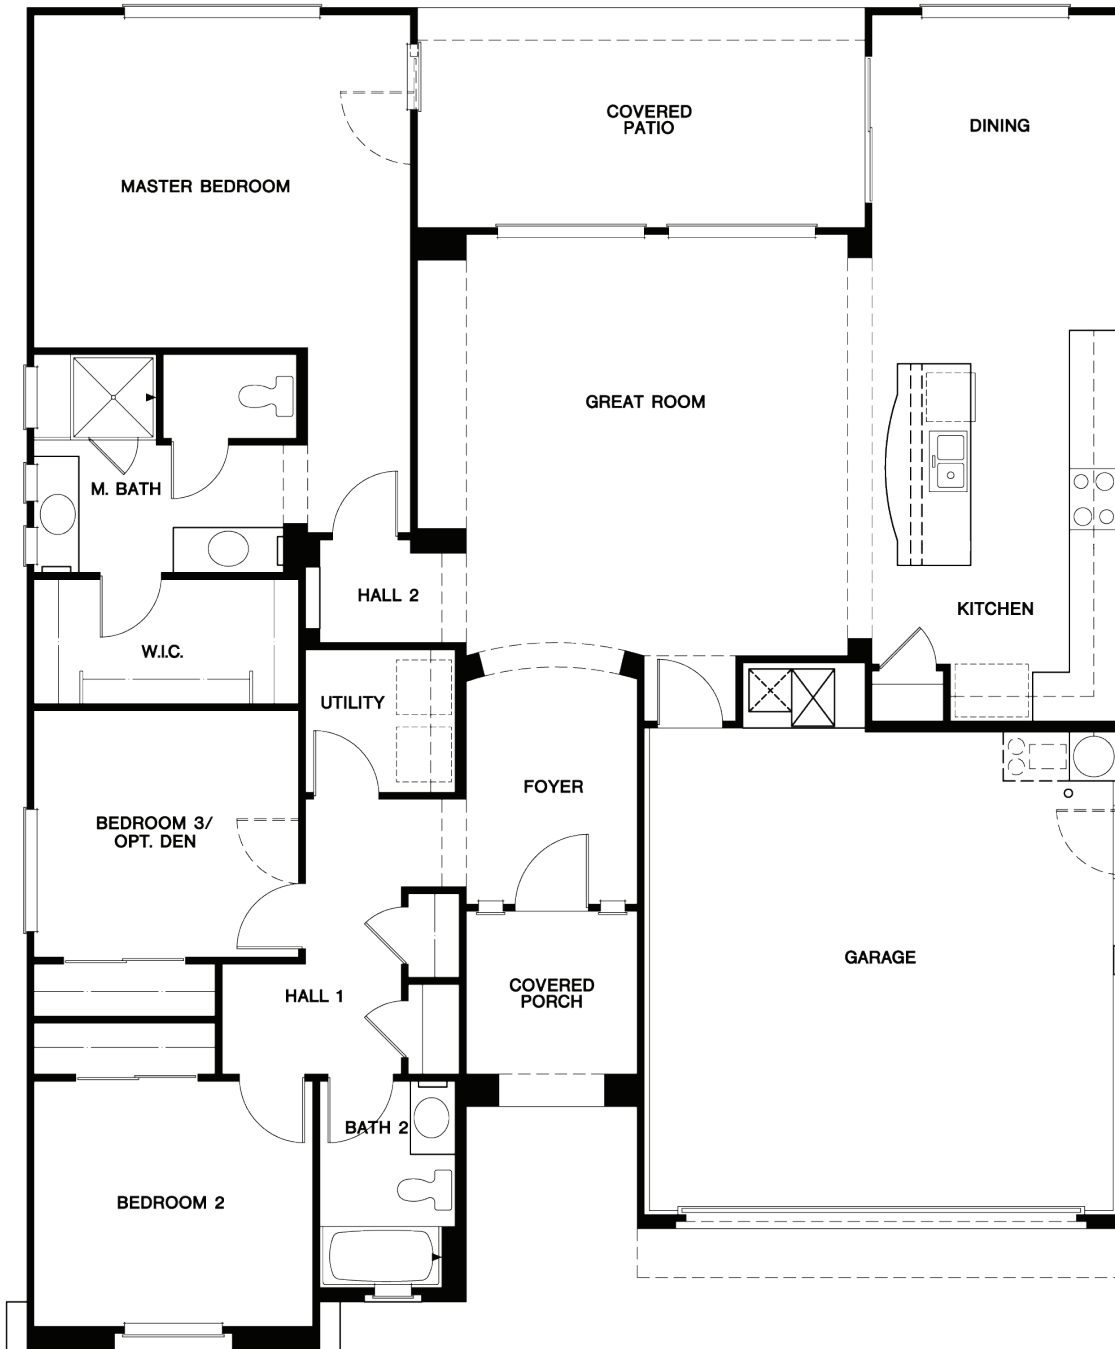

VEGA
1,642 Sq. Ft.
Floor Plan

Plan 1642

The room dimensions provided are only approximations and give a general sense of room size. The actual size of the finished rooms may vary dramatically depending on options, elevations, building conditions, and other variables. These dimensions may change at anytime, without prior notice.

ESTRELLA SERIES