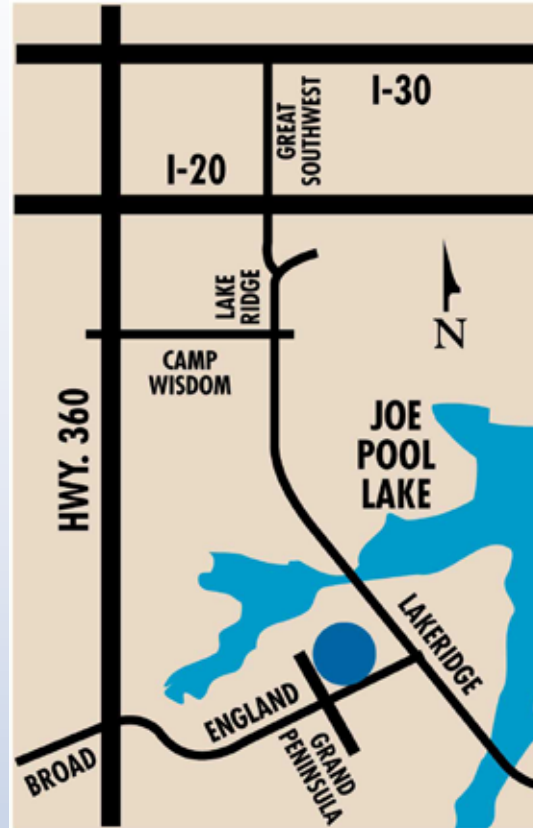

**Mira Lagos**

*2959 Bandera  
Grand Prairie, TX 75053  
817-453-2514*

**From Downtown Dallas:**

Take I-35E South to Hwy 67 South, then Take I-20 West to Hwy 360 South. Exit Camp Wisdom and turn left, turn right at Lake Ridge Parkway. Cross over Joe Pool Lake and turn right onto Grand Peninsula Drive. Enter the community of Grand Peninsula and pass the elementary school. Cross Arlington Webb Britton Road and enter Mira Lagos. We are on the left at the corner of Bandera and Grand Peninsula Drive.

**From Downtown Fort Worth:**

Take I-35E South to Hwy 67 South, then Take I-20 West to Hwy 360 South. Exit Camp Wisdom and turn left, turn right at Lake Ridge Parkway. Cross over Joe Pool Lake and turn right onto Grand Peninsula Drive. Enter the community of Grand Peninsula and pass the elementary school. Cross Arlington Webb Britton Road and enter Mira Lagos. We are on the left at the corner of Bandera and Grand Peninsula Drive.

**From DFW International Airport:**

Take Hwy 360 South. Exit Camp Wisdom and turn left, take a right at Lake Ridge Parkway. Cross over Joe Pool Lake and turn right onto Grand Peninsula Drive. Enter the community of Grand Peninsula and pass the elementary school. Cross Arlington Webb Britton Road and enter Mira Lagos. We are on the left at the corner of Bandera and Grand Peninsula Drive.