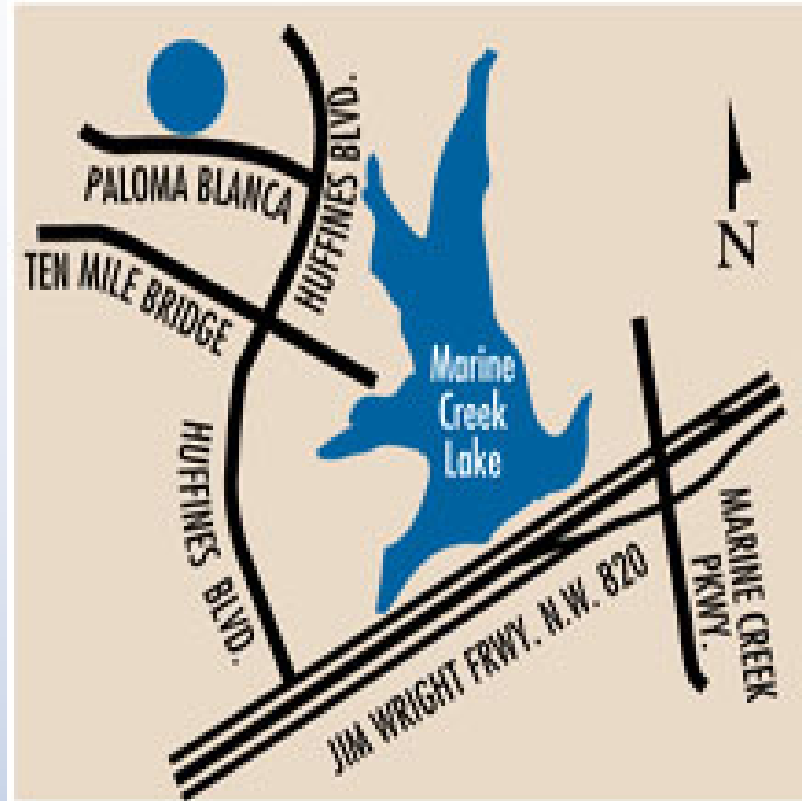

Marine Creek Ranch

5508 Paloma Court
Fort Worth, TX 76179
817-237-7678

From DFW:

Take the South Exit from the Airport. Take 183 West to 820 West past 35W. Exit Marine Creek Pkwy. Stay straight on service road (do not turn on Marine Creek Pkwy) until you come to Huffines. Turn Right on Huffines Blvd. and follow this until you come to Paloma Blanca. Left on Paloma Blanca.

From Dallas:

Take I 30 West to 287 North to I 35 North to North/West Loop 820. Go West and Exit Marine Creek Pkwy. Stay straight on service road (do not turn on Marine Creek Pkwy) until you come to Huffines. Turn Right on Huffines Blvd. and follow this until you come to Paloma Blanca. Left on Paloma Blanca.

From Fort Worth:

I 35 North to North/West Loop 820. Go West and Exit Marine Creek Pkwy. Stay straight on service road (do not turn on Marine Creek Pkwy) until you come to Huffines. Turn Right on Huffines Blvd. and follow this until you come to Paloma Blanca. Left on Paloma Blanca.