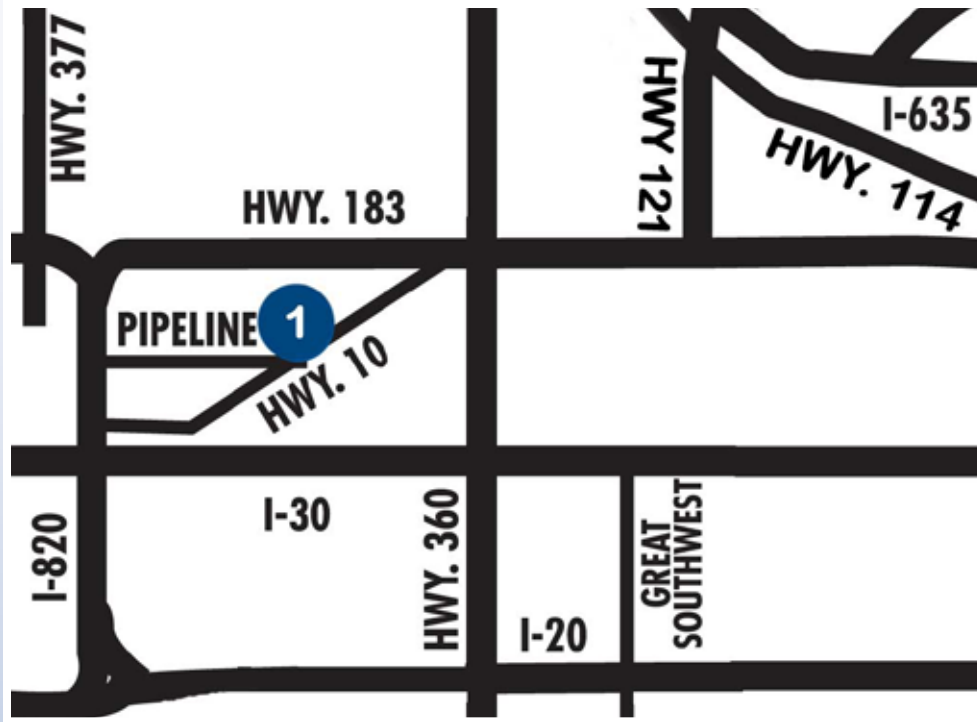

### From Fort Worth:

Take 121/183 East and exit West Park Way turn right (south) to Pipeline Rd. Turn left on Pipeline Texas Star is at the junction of Pipeline and Highway 10.

### From Dallas:

Take 183 West bound to Highway 10 Eules Blvd. Go West 1 mile Villas of Texas Star is on the left (on Long Bow Ct.)

### From DFW Airport:

Take the South exit to 183 go West. Take the Highway 10, exit and go West. Villas of Texas Star is on the left (on Long Bow Ct.)