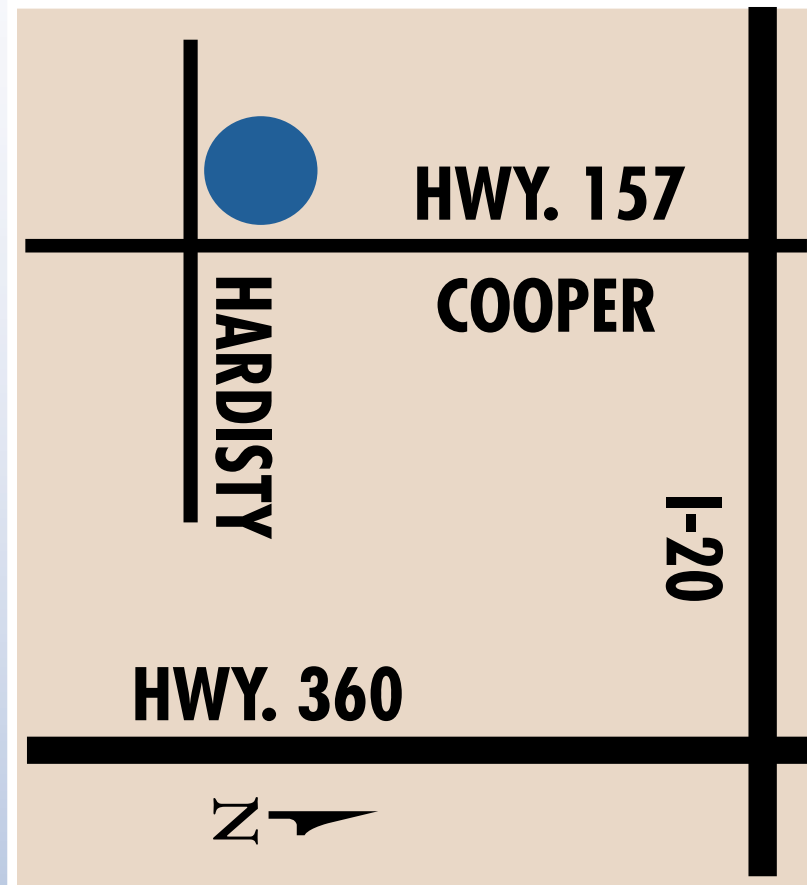

From DFW Airport:

Take SH 360 South then I-20 West. Exit Cooper turn south. Turn right on Hardisty and right on Chestnut Oak. The Model is straight ahead.

From Downtown Dallas:

Take I-35E south to US 67 West then take I-20 West. Exit Cooper and go south. Turn right on Hardisty then right on Chestnut Oak. The Model is straight ahead.

From Downtown Fort Worth:

Take US 287 East then I-20 East. Exit Cooper and go south. Turn right on Hardisty and then right on Chestnut Oak. Model is straight ahead.