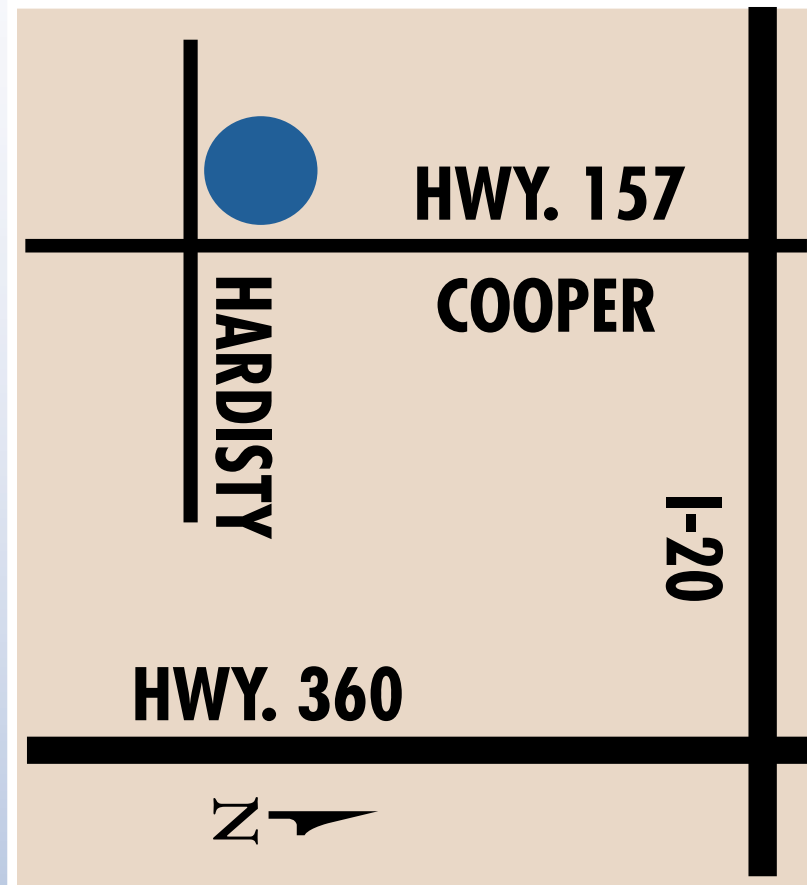

Fannin Farms

1911 Santa Anna
Arlington, TX 76001
817-467-5395

From DFW Airport:

Take SH 360 South then I-20 West. Exit Cooper turn south. Turn right on Hardisty and right on Chestnut Oak. The Model is straight ahead.

From Downtown Dallas:

Take I-35E south to US 67 West then take I-20 West. Exit Cooper and go south. Turn right on Hardisty then right on Chestnut Oak. The Model is straight ahead.

From Downtown Fort Worth:

Take US 287 East then I-20 East. Exit Cooper and go south. Turn right on Hardisty and then right on Chestnut Oak. Model is straight ahead.