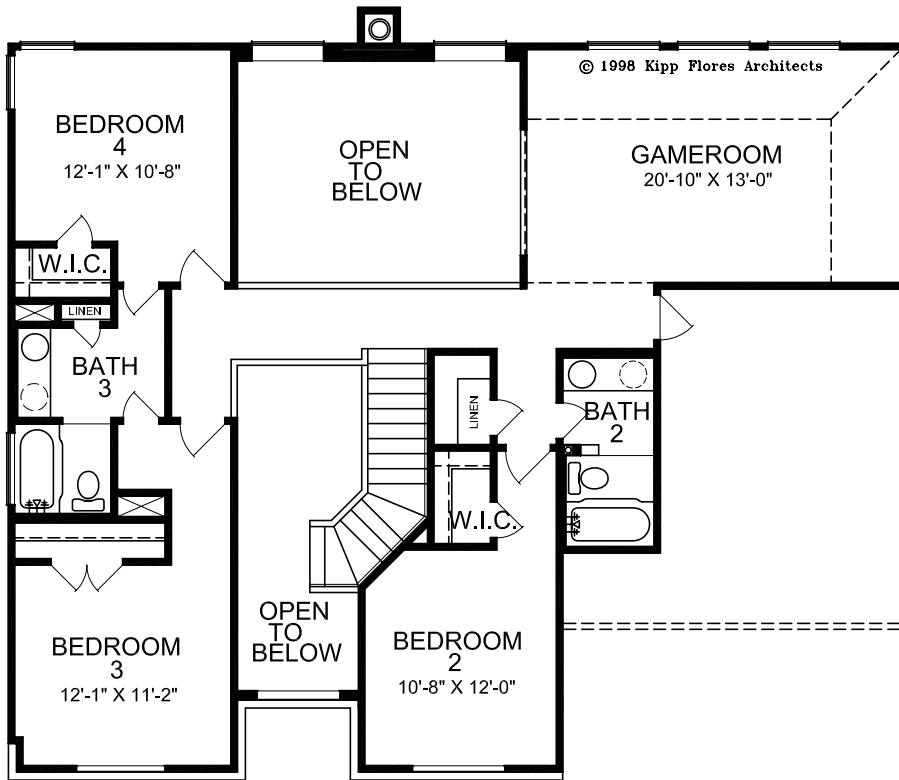

The Crocket II 1509

FIRST FLOOR
3,094 SQ. FT.

Plan 1509
SECOND FLOOR