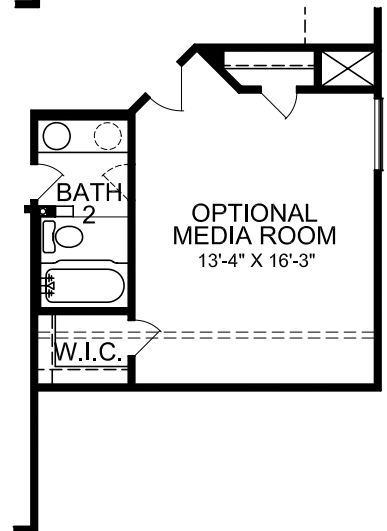

The Crocket II 1509

FIRST FLOOR
3,094 SQ. FT.

Plan 1509
SECOND FLOOR