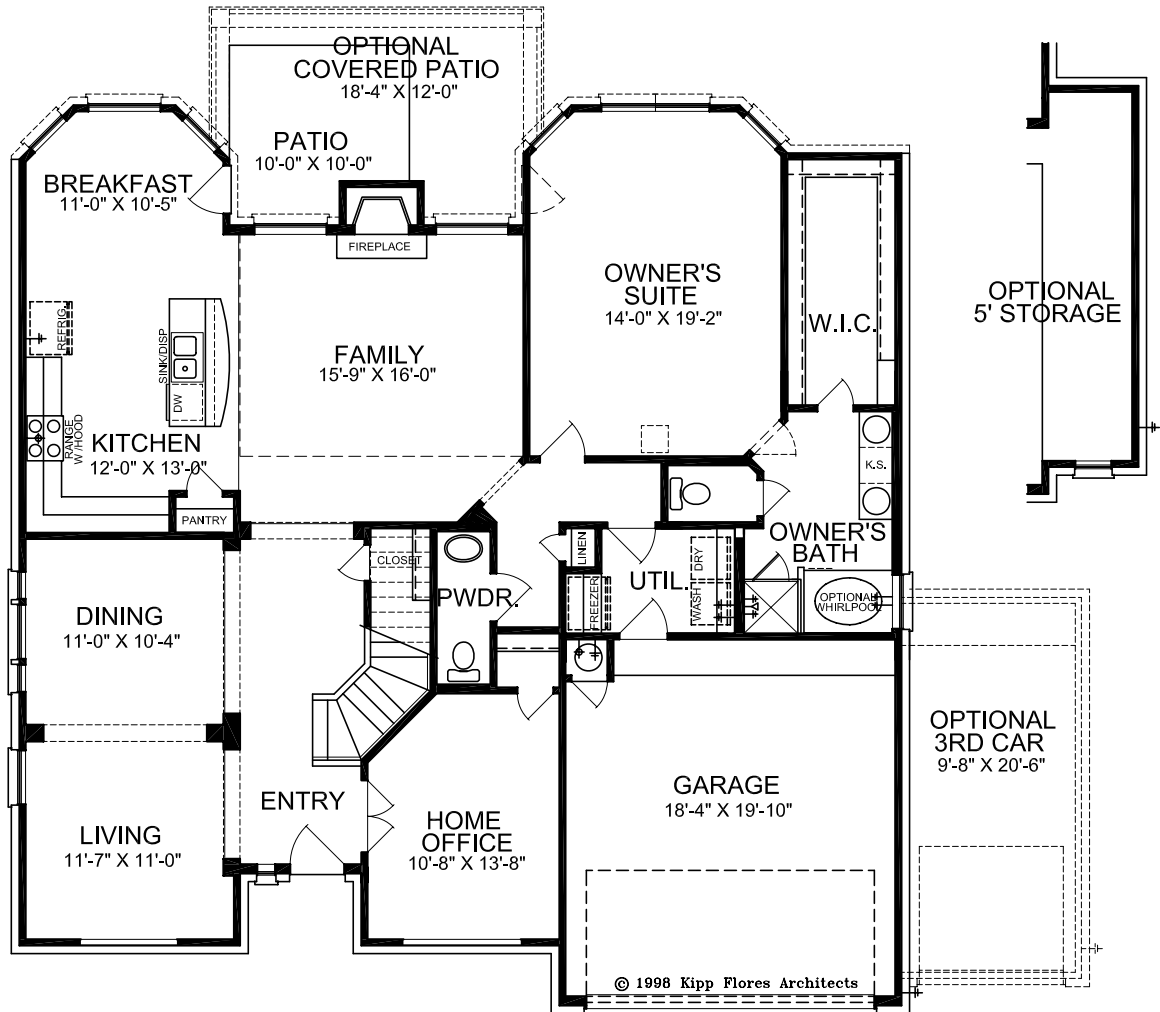

The Crocket II 1509

FIRST FLOOR
3,094 SQ. FT.

Plan 1509
SECOND FLOOR