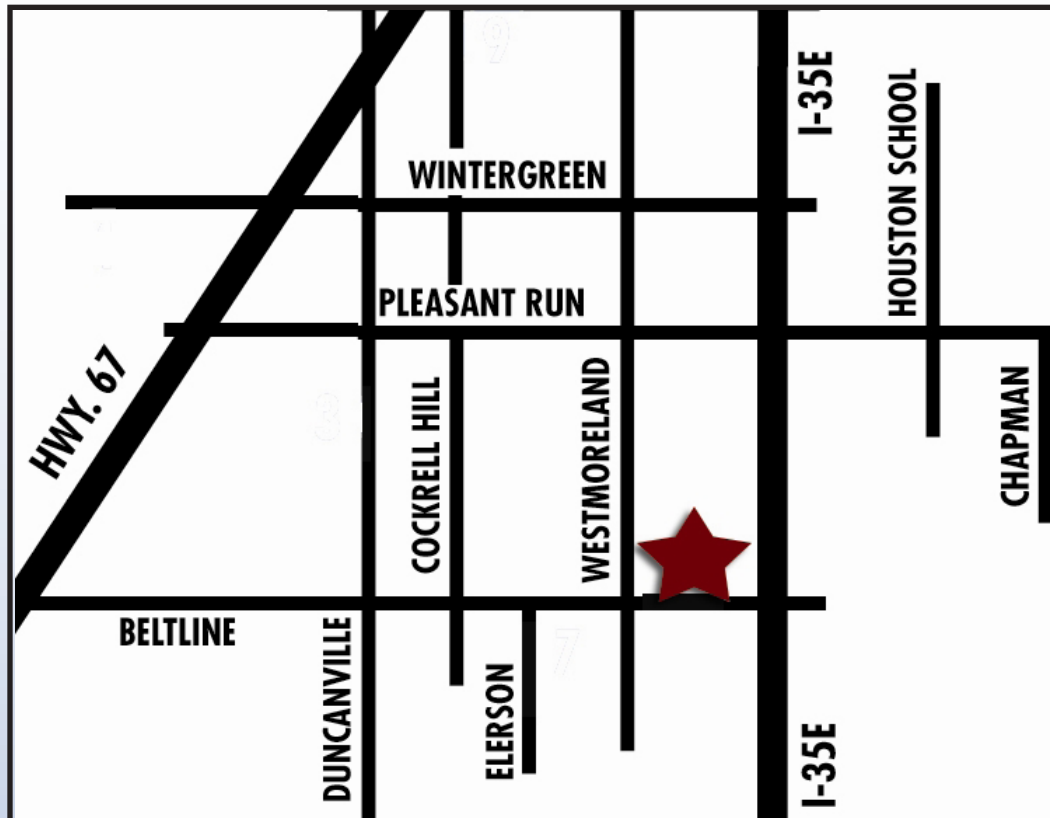

Millbrook

Now Selling from Summit Parks

505 Shasta Dr.
DeSoto, TX 75155
972-217-4449

Millbrook now selling from Summit Parks.

Directions to Summit Parks:

From Downtown:

- Take I-35 South, Exit 414 FM-1382/Belt Line Rd., go right (West) on Beltline Rd. Continue 2.5 miles on Beltline, community will be on the right.

From DFW:

- Head south toward International Pkwy S. Take TX-183 West/TX-360 ramp and merge into TX-360 South. Continue south on Hwy 360 to I-20. Exit I-20 East. Continue east on I-20 to Hwy 67. Exit Hwy 67 South. Continue traveling south on Hwy 67. Exit FM-1382 and turn left (east). FM-1382 becomes Beltline Road. Continue on Beltline Road approximately 3.5 miles. Turn left on Newpark Blvd into the community of Summit Parks.

From Grand Prairie:

- Travel east on I-20. Continue traveling east on I-20 to Hwy 67. Exit Hwy 67 South. Continue traveling south on Hwy 67. Exit FM-1382 and turn left (east). FM-1382 becomes Beltline Road. Continue on Beltline Road approximately 3.5 miles. Turn left on Newpark Blvd into the community of Summit Parks.