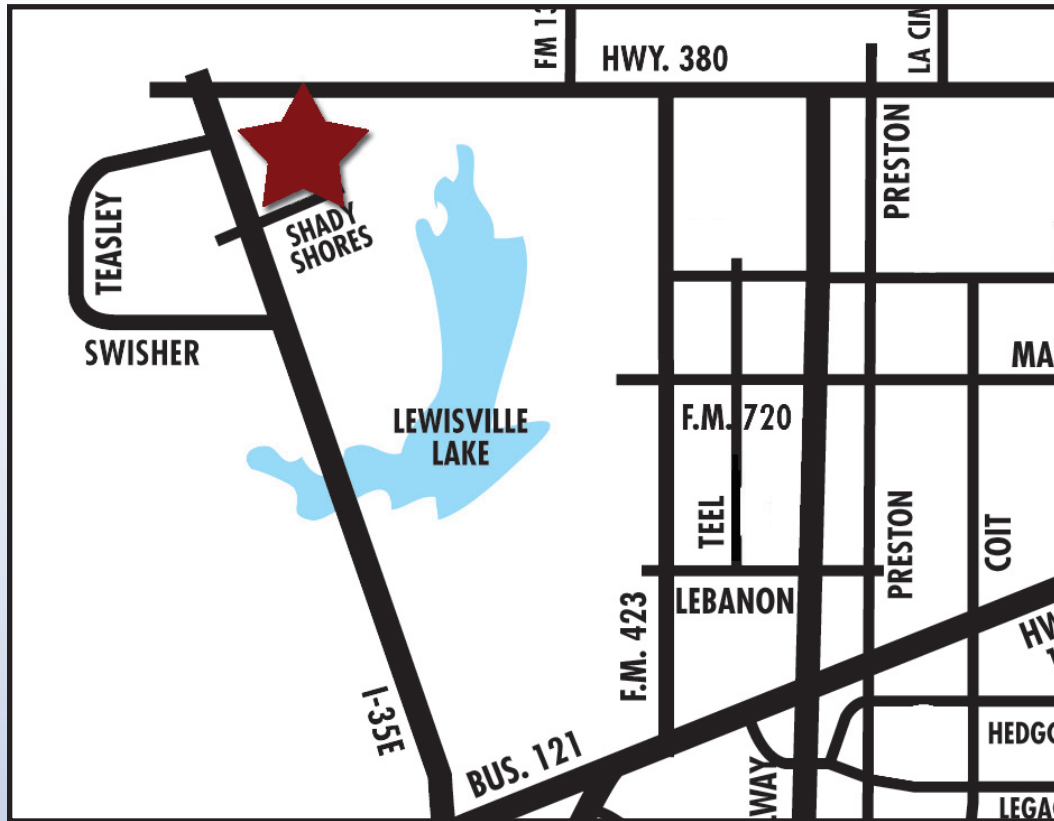

Villages of Carmel

4728 Redbud

Denton, TX 76208

940-387-5400

From Dallas:

- Take I35 E. North to Denton. Exit the Post Oak / Shady Shores Exit. Turn right after the Ford Dealership. Turn left onto Indian Paint. Turn Left onto Photinia. Turn Left on Redbud Dr. Meritage Homes is located on your right.

From Fort Worth:

- Take I35 W. to where 35 W / 35 E. split, go south on 35 E. Exit Post Oak / Shady Shores-go left over the overpass. Turn Left onto Photinia. Turn Left on Redbud Dr. Meritage Homes is located on your right.

From McKinney:

- Take Highway 380 West to Hwy. 288, Turn Left onto 288 to I-35 South. Take I-35E South to Post Oak/Shady Shores, and go Left across overpass. Turn Left onto Photinia. Turn Left on Redbud Dr. Meritage Homes is located on your right.