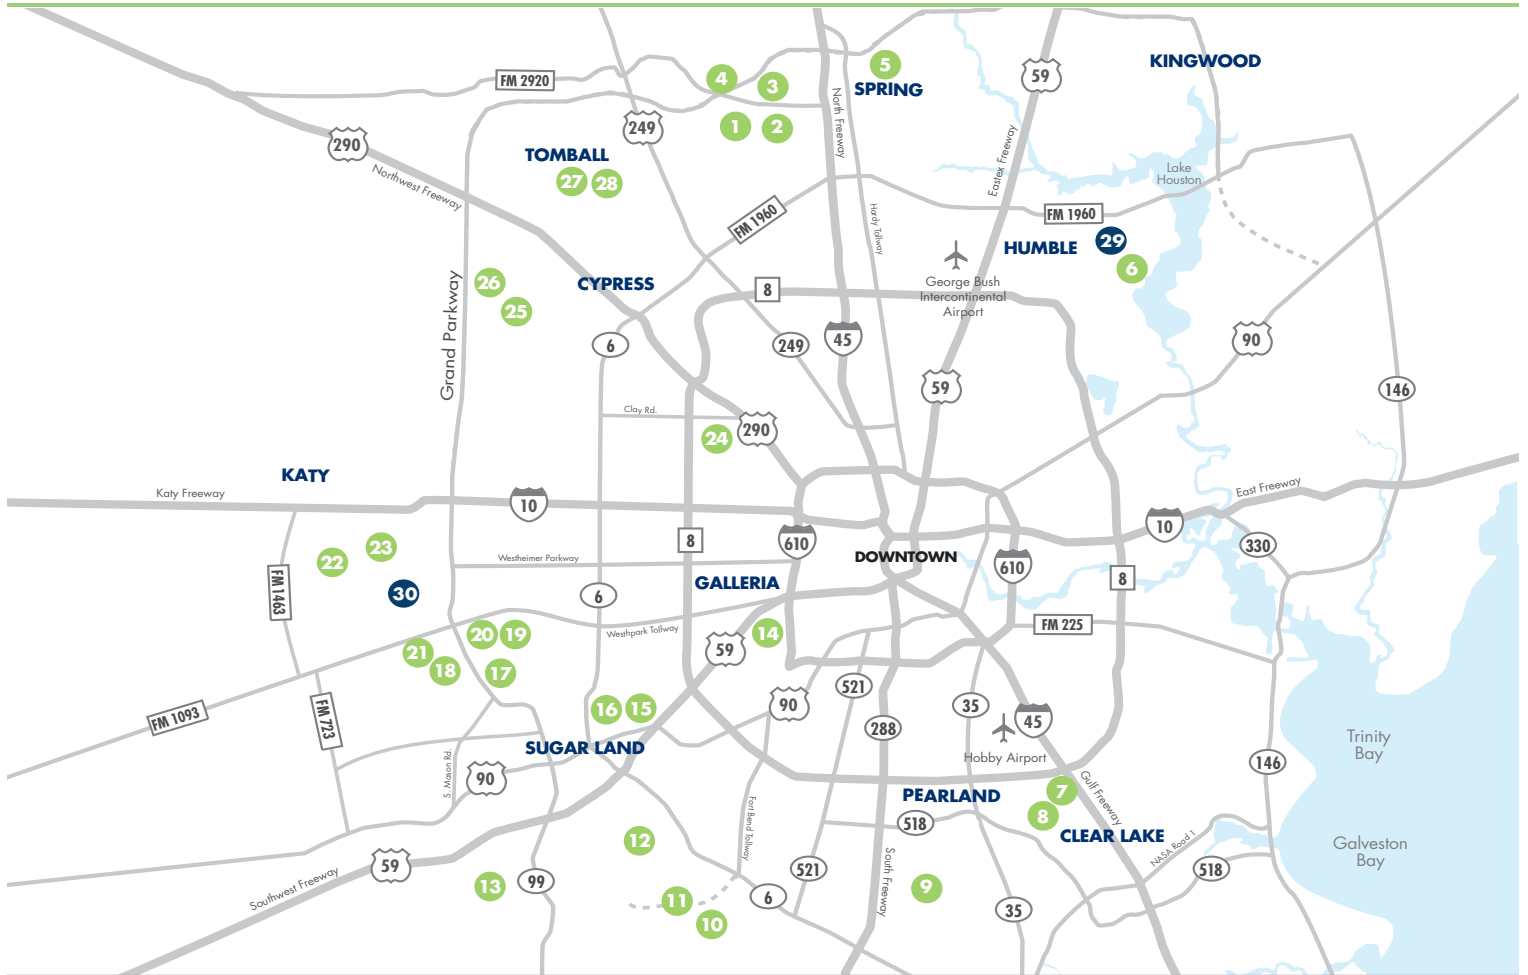

# VISIT OUR HOUSTON AREA COMMUNITIES

1. **Twin Falls (Last Opportunity)**  
Selling from Creekside Farms
2. **Creekside Farms (Last Opportunity)**  
19906 Crawford Hill Ln., Spring, TX 77379
3. **Sawmill Ranch**  
22014 Meandering Springs Dr., Spring, TX 77389
4. **Preserve at Miramar Lake**  
22723 Miramar Bend Dr., Tomball, TX 77375
5. **Woodson's Reserve**  
3911 Rolling Thicket Dr., Spring, TX 77386
6. **Waters Edge**  
13402 Lake Willoughby Ln., Houston, TX 77044
7. **Stillwater Cove**  
12602 Carlisle Falls Ct., Houston, TX 77089
8. **Riverstone Ranch**  
2304 Riverstone Landing Dr., Houston, TX 77089
9. **Massey Lakes**  
3702 Parkcrest Ct., Pearland, TX 77584
10. **Sienna Plantation - Parish & Deer Valley in Sawmill Lake**  
9811 Cameron Way, Missouri City, TX 77459
11. **Sienna Plantation - Pecan Estates**  
5410 Ridgewood Ln., Missouri City, TX 77459
12. **Riverstone - Ivory Ridge/Auburn Heights/Amber Creek**  
4610 Hollow Chase Ln., Sugar Land, TX 77479
13. **StoneCreek Estates (Now Open)**  
6107 Cobalt Ridge Ct., Rosenberg, TX 77471
14. **Meyerland**  
Now Selling - Houston, TX 77096  
15 minutes from medical center.
15. **Imperial Artisan**  
51 Scepter Ridge, Sugar Land, TX 77498
16. **Imperial Metropolitan**  
27 Monarch Trail, Sugar Land, TX 77498
17. **Aliana**  
18110 Shimmer Ln., Richmond, TX 77407
18. **Harvest Green**  
3419 Heather Garden Tr., Richmond, TX 77406
19. **Fieldstone - Fifties**  
20302 Rosalina River Ct., Richmond, TX 77407
20. **Fieldstone - Sixties**  
6015 Allendale Ridge Trail., Richmond, TX 77407
21. **Talavera**  
24811 Twilight Hollow Ln., Richmond, TX 77407
22. **Silver Ranch**  
3034 Shadowbrook Chase, Katy, TX 77494
23. **Westlake**  
3611 Bonnie Bend Ln., Katy, TX 77494
24. **Shadowdale Terrace**  
Coming Spring 2017 - Houston, TX 77041
25. **Miramasa**  
9523 Solano Point Ln., Cypress, TX 77433
26. **Bridgeland - Hidden Creek**  
18507 Rankin Creek Dr., Cypress, TX 77433
27. **Wildwood at Oakcrest**  
18026 Dappled Ct., Cypress, TX 77429
28. **Treeline North (Now Open)**  
17907 Kelsey Hills Ln., Tomball, TX 77433
29. **The Pinnacle at Waters Edge**  
13402 Lake Willoughby Ln., Houston, TX 77044
30. **Monterey at Westlake**  
3611 Bonnie Bend Ln., Katy, TX 77494