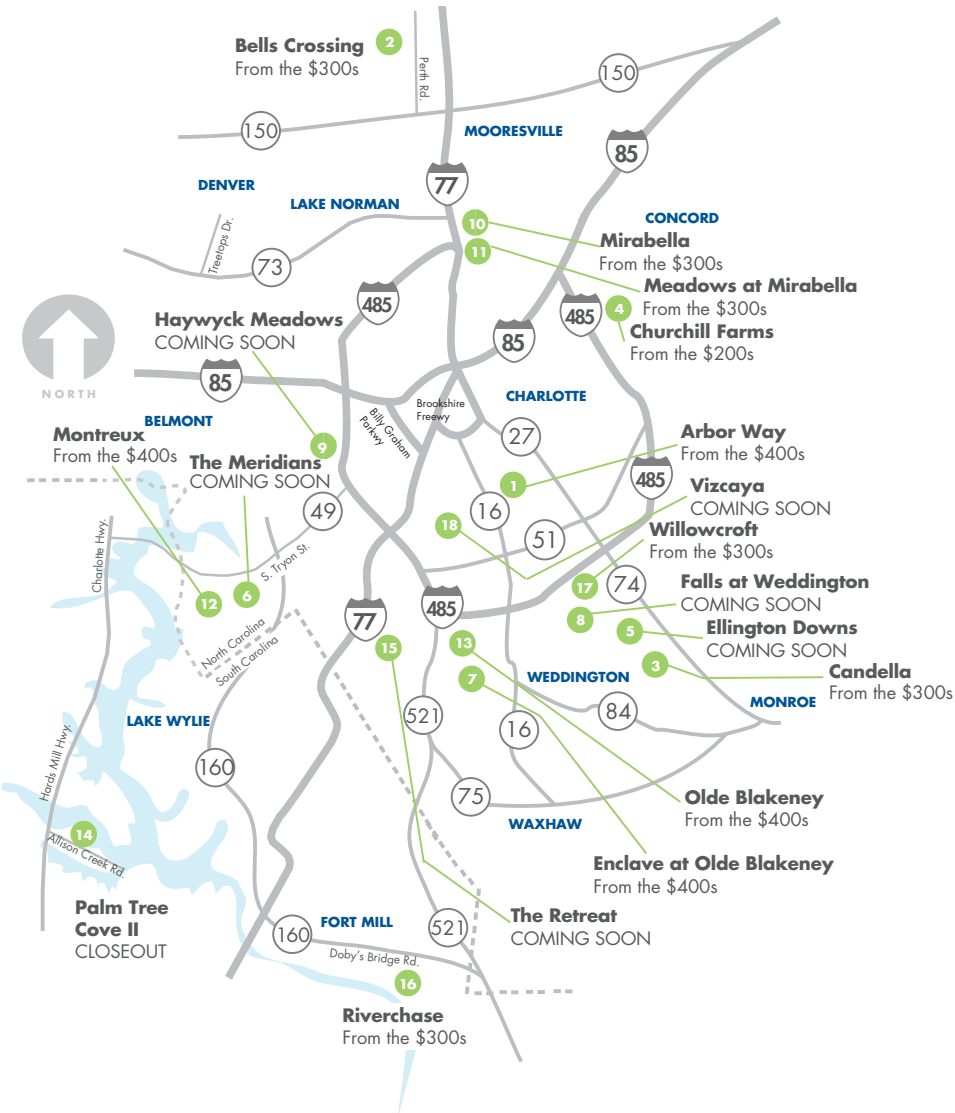

VISIT OUR CHARLOTTE AREA COMMUNITIES

1. Arbor Way

111 Smithfield Dr., Charlotte, NC 28270
Executive homesites minutes from Uptown.

2. Bells Crossing

128 Bells Crossing Dr., Mooresville, NC 28117
Luxury living near Lake Norman.

6. The Meridians

COMING SOON - Charlotte, NC

7. Enclave at Olde Blakeney

8514 Ellington Park Dr., Charlotte, NC 28277
Homesites in the heart of South Charlotte's desirable Blakeney.

8. Falls at Weddington

13. Olde Blakeney

8514 Ellington Park Dr., Charlotte, NC 28277
Desirable Blakeney/ Ballantyne location.

14. Palm Tree Cove II

4671 Rinaldo Rd., York, SC 29745
Water view homesites.

15. The Retreat

COMING SOON - Charlotte, NC

16. Riverchase

656 Avonmore Dr., Fort Mill, SC 29715
World-class amenities with Catawba river access.

17. Willowcroft

300 Hidden Cove Ln., Stallings, NC 28104
Energy efficient single family homes.

18. Vizcaya